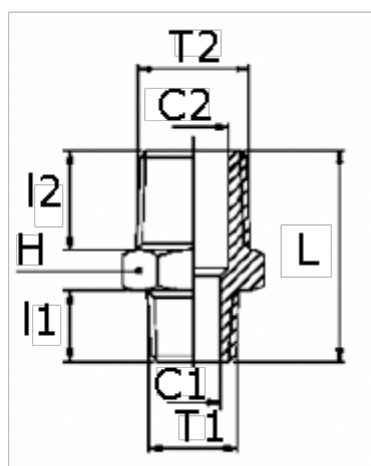

Article number: 5891112TR1234

Description: Nipple 1112TR  
Reduction, R1/2" - R3/4"

## Measures

C1 = 15.0

C2 = 20.0

H = 27

L = 32.5

I1 = 12.5

I2 = 14.0

T = 1/2"

T2 = 3/4"